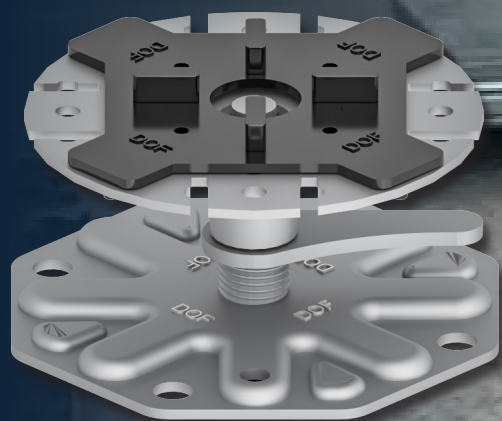

DOF.SH-01

Short Pedestal

Short pedestals are a specialized system designed for low heights, supporting elevations as low as 2 cm.

DOF-SH-01

It allows the application of raised flooring on floors with low height. Floor finishing height $5\text{cm} < h < 10\text{cm}$.

Short Pedestal is an innovative raised flooring support system with an adjustable height range of only 2 to 10 cm, designed to solve challenges in low elevation applications. In areas where traditional systems cannot be applied—such as spaces with sensitive height levels or existing buildings—it creates a minimal separation from the ground, allowing for ventilation, water drainage, and cable routing.

Despite its compact size, it offers high load-bearing capacity, making it an ideal solution for both modern architectural projects and renovation works. Its small structure ensures perfect stability and durability, even in installations positioned extremely close to the ground.