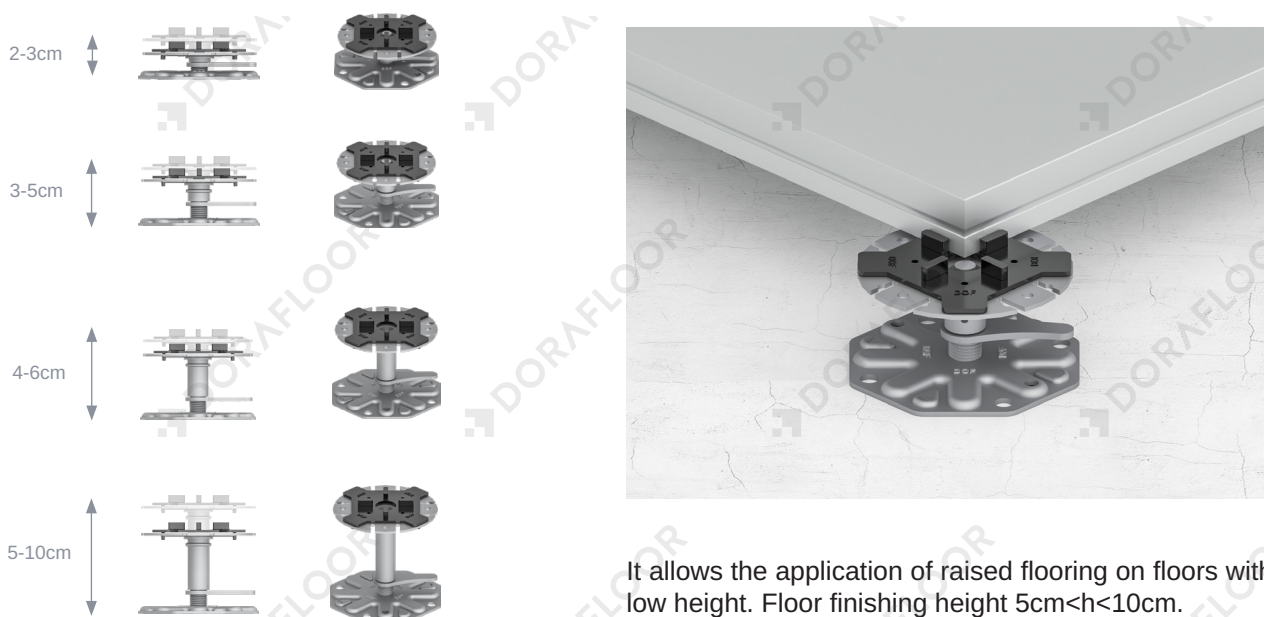

DOF.SH-01

Short Pedestal

Short pedestals are a specialized system designed for low heights, supporting elevations as low as 2 cm.

DOF-SH-01

It allows the application of raised flooring on floors with low height. Floor finishing height $5\text{cm} < h < 10\text{cm}$.

Short Pedestal is an innovative raised flooring support system with an adjustable height range of only 2 to 10 cm, designed to solve challenges in low elevation applications. In areas where traditional systems cannot be applied—such as spaces with sensitive height levels or existing buildings—it creates a minimal separation from the ground, allowing for ventilation, water drainage, and cable routing.

Despite its compact size, it offers high load-bearing capacity, making it an ideal solution for both modern architectural projects and renovation works. Its small structure ensures perfect stability and durability, even in installations positioned extremely close to the ground.