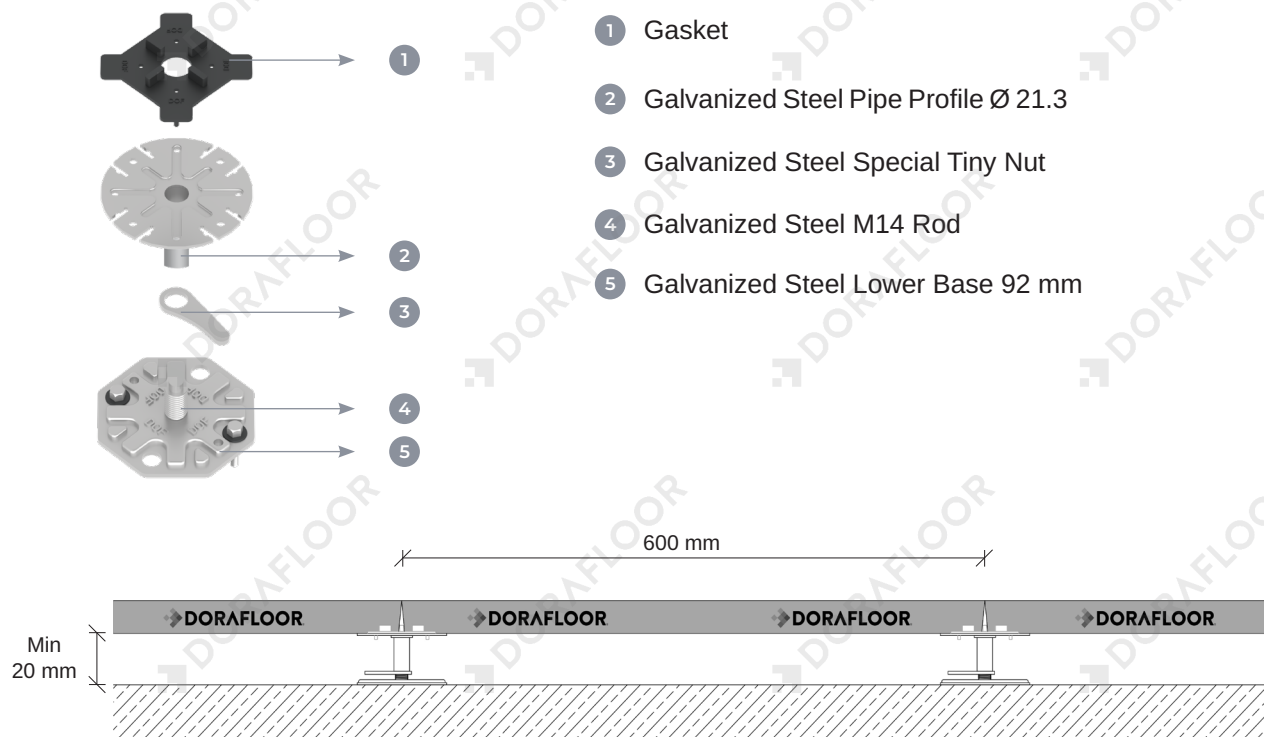

DOF.SH-01

Short Pedestal

Short pedestals are a specialized system designed for low heights, supporting elevations as low as 2 cm.

DOF-SH-01

It allows the application of raised flooring on floors with low height. Floor finishing height $5\text{cm} < h < 10\text{cm}$.

Short Pedestal is an innovative raised flooring support system with an adjustable height range of only 2 to 10 cm, designed to solve challenges in low elevation applications. In areas where traditional systems cannot be applied—such as spaces with sensitive height levels or existing buildings—it creates a minimal separation from the ground, allowing for ventilation, water drainage, and cable routing.

Despite its compact size, it offers high load-bearing capacity, making it an ideal solution for both modern architectural projects and renovation works. Its small structure ensures perfect stability and durability, even in installations positioned extremely close to the ground.